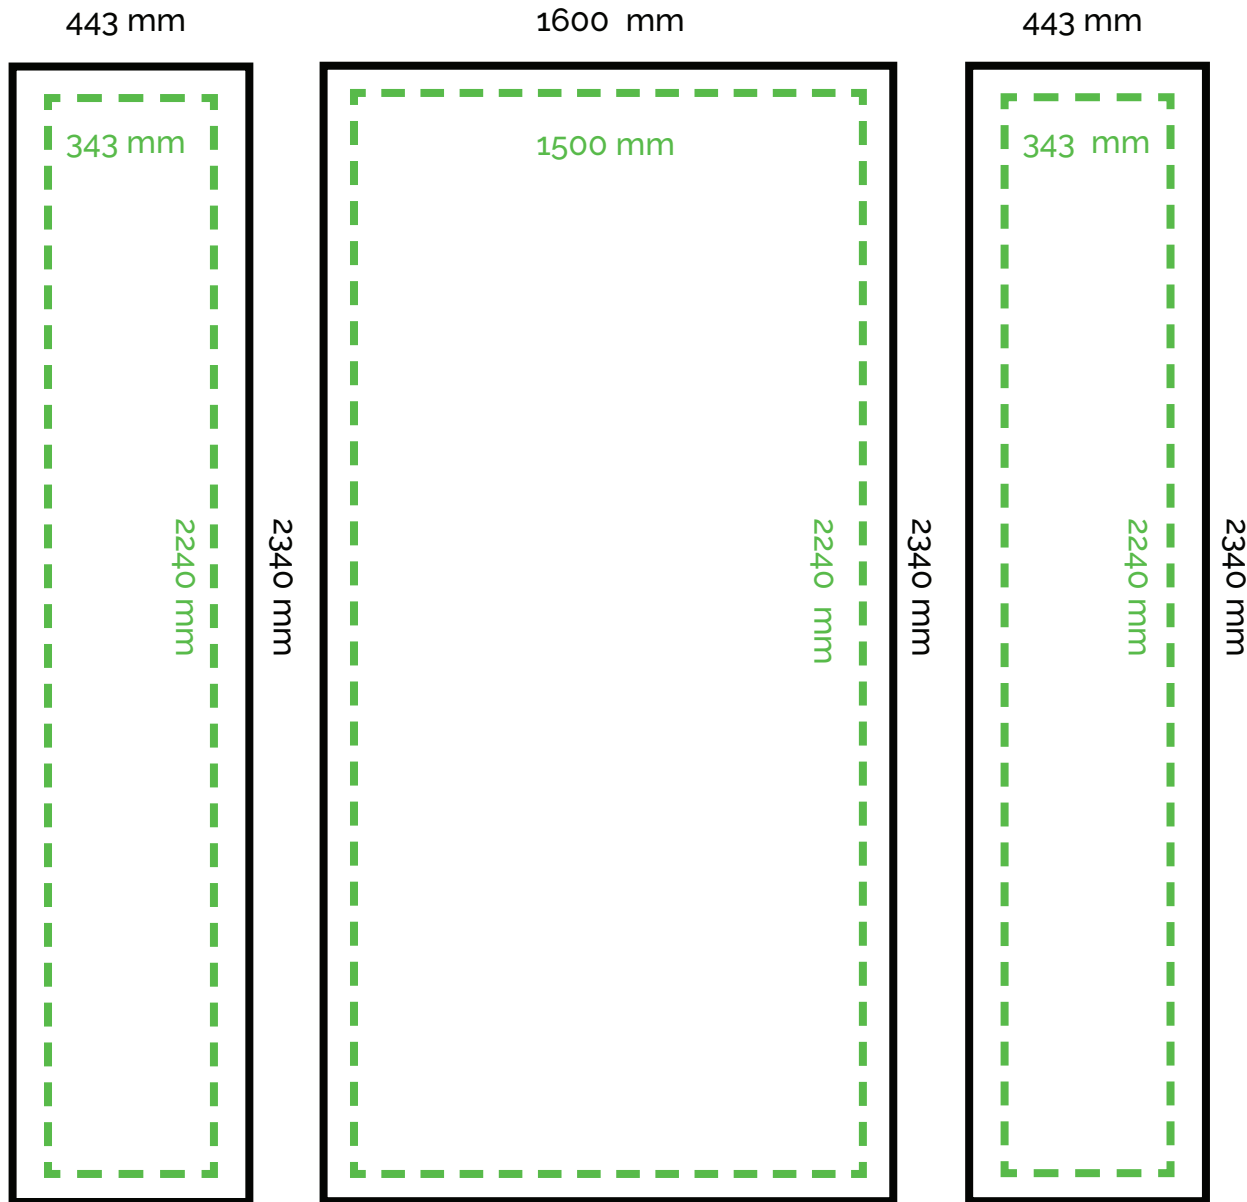

# 2x3 STRAIGHT PLUS (separate)

LAYOUT

- Bleed size
- Center: 1600 mm W x 2340 mm H
- Endcaps: 443 mm W x 2340 mm H
- - -** The main area of printing
- Center: 1500 mm W x 2240 mm H
- Endcaps: 343 mm W x 2240 mm H