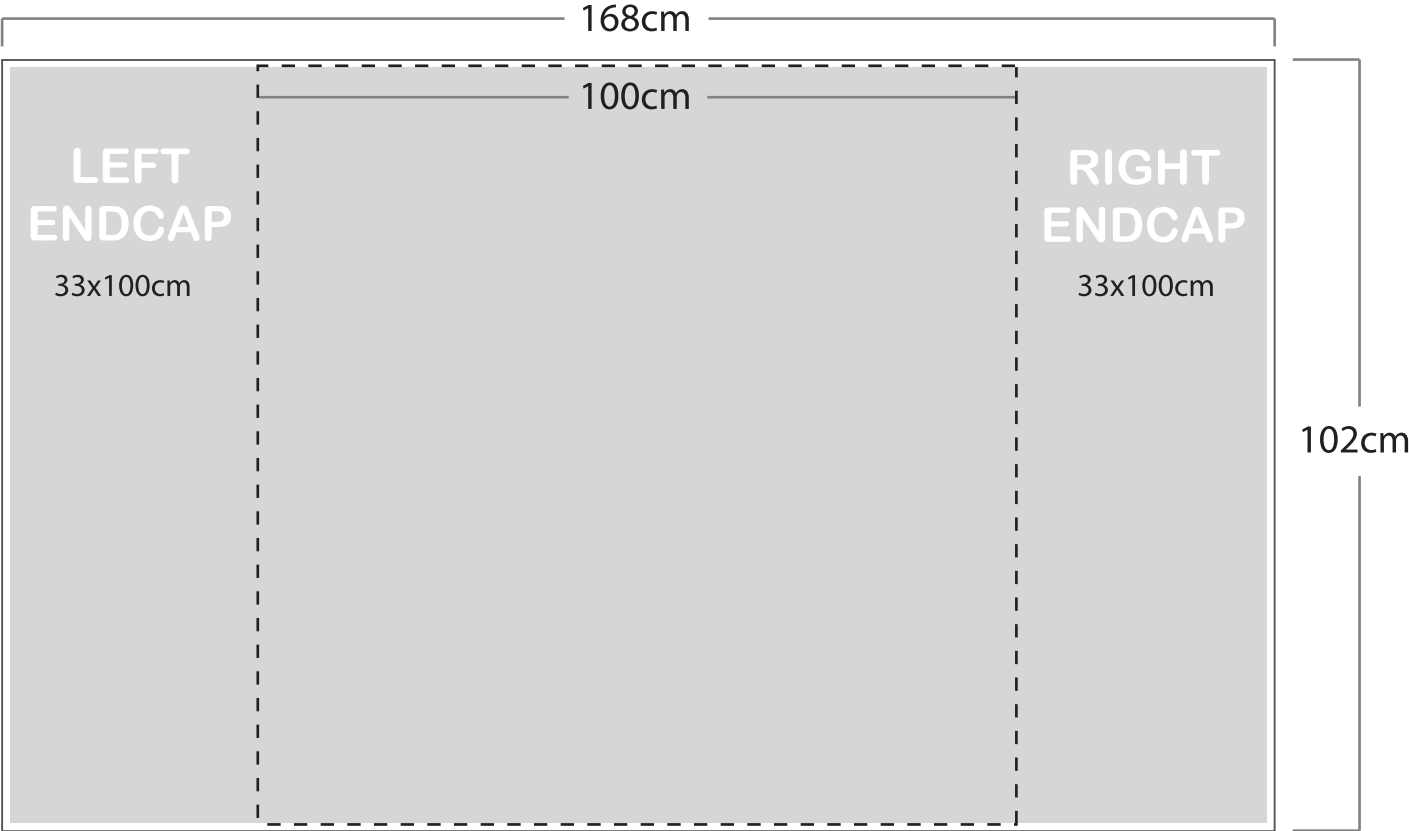

# MODULAR COUNTER Endcaps included

scale1:10

**For print:**

Please convert all the texts in vectors (create outlines!) and save the file in format PDF resolution 300dpi!

# MODULAR COUNTER with separate Endcaps

scale1:10