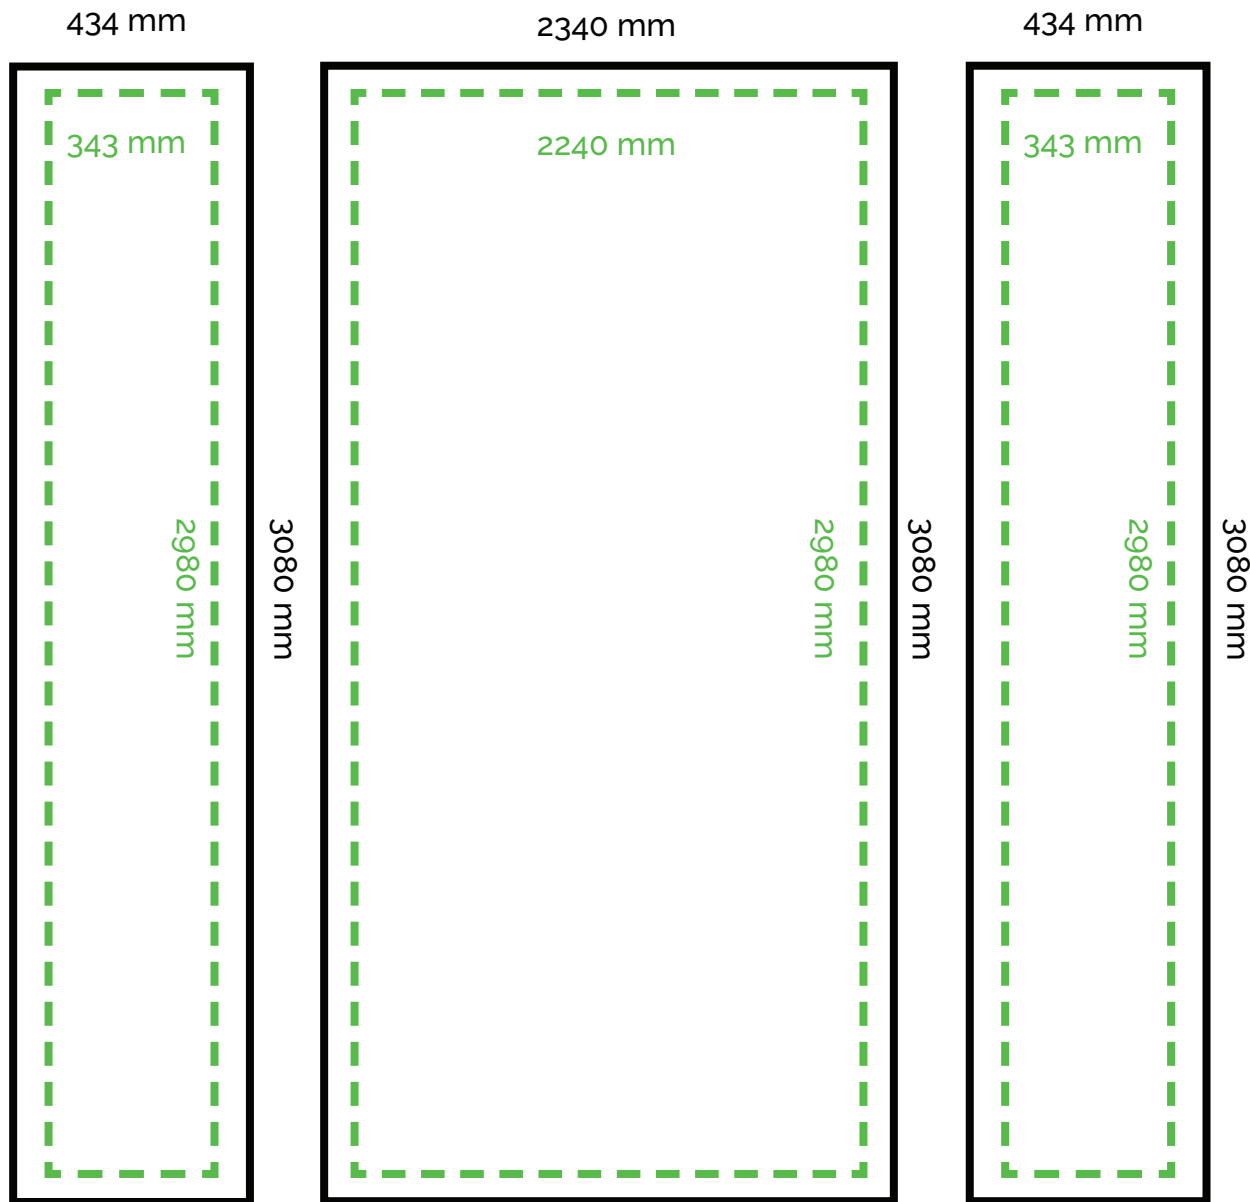

3x4 STRAIGHT PLUS (separate)

LAYOUT

- Bleed size
- Center: 2340 mm W x 3080 mm H
- Endcaps: 443 mm W x 3080 mm H
- - -** The main area of printing
- Center: 2240 mm W x 2980 mm H
- Endcaps: 343 mm W x 2980 mm H