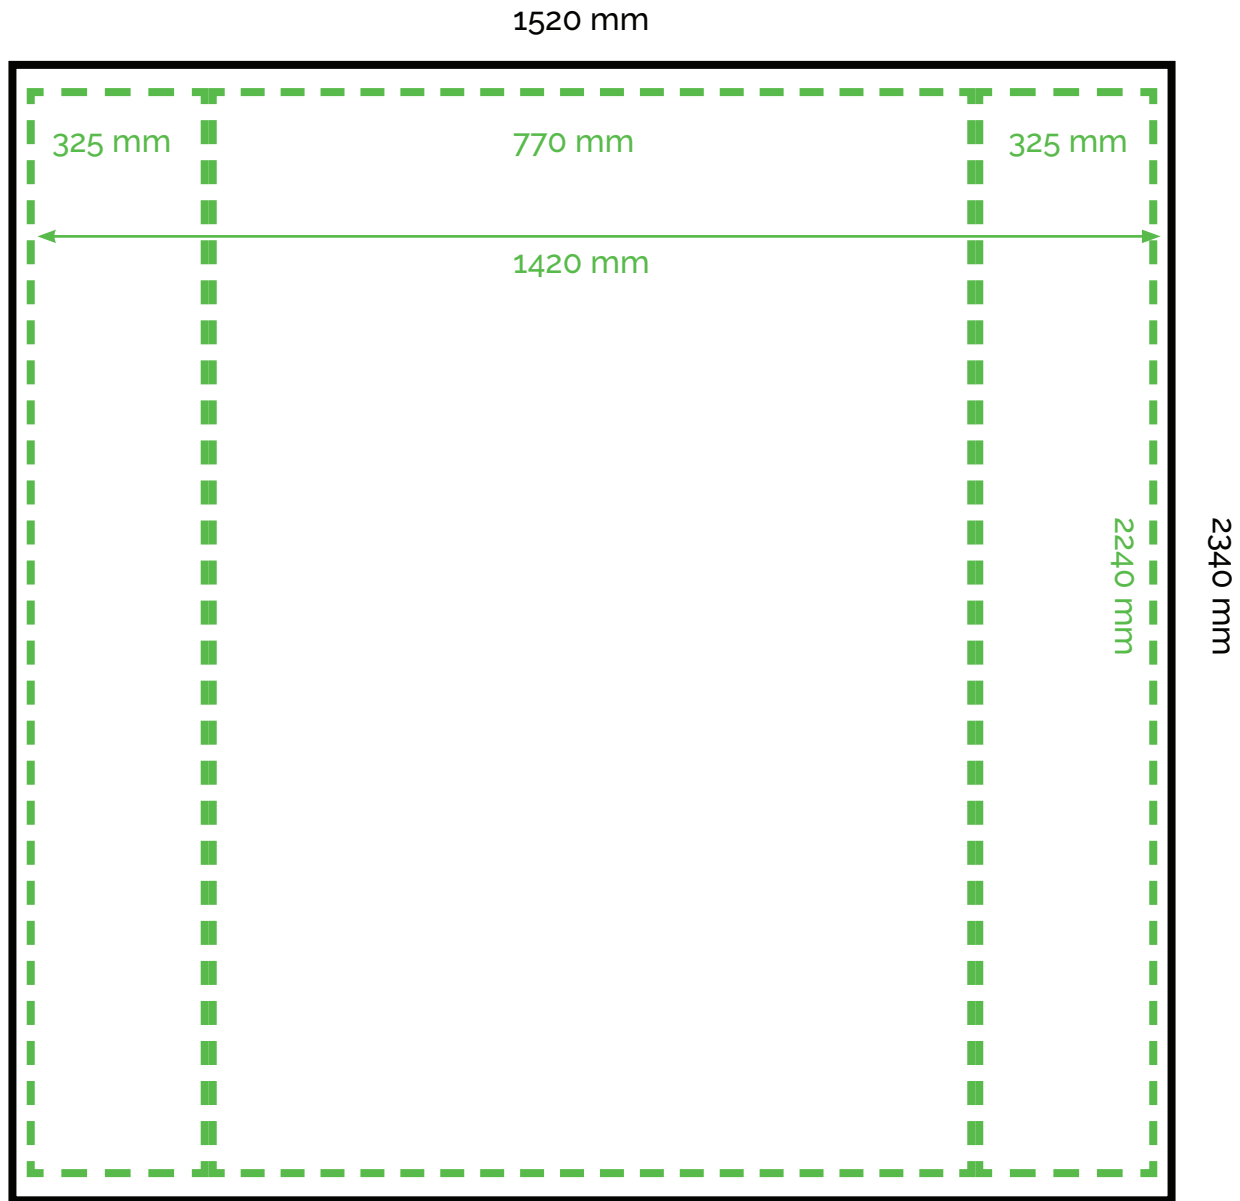

# 1X3 STRAIGHT

LAYOUT

Bleed size

1520 mm W x 2340 mm H

The main area of printing

1420 mm W x 2240 mm H