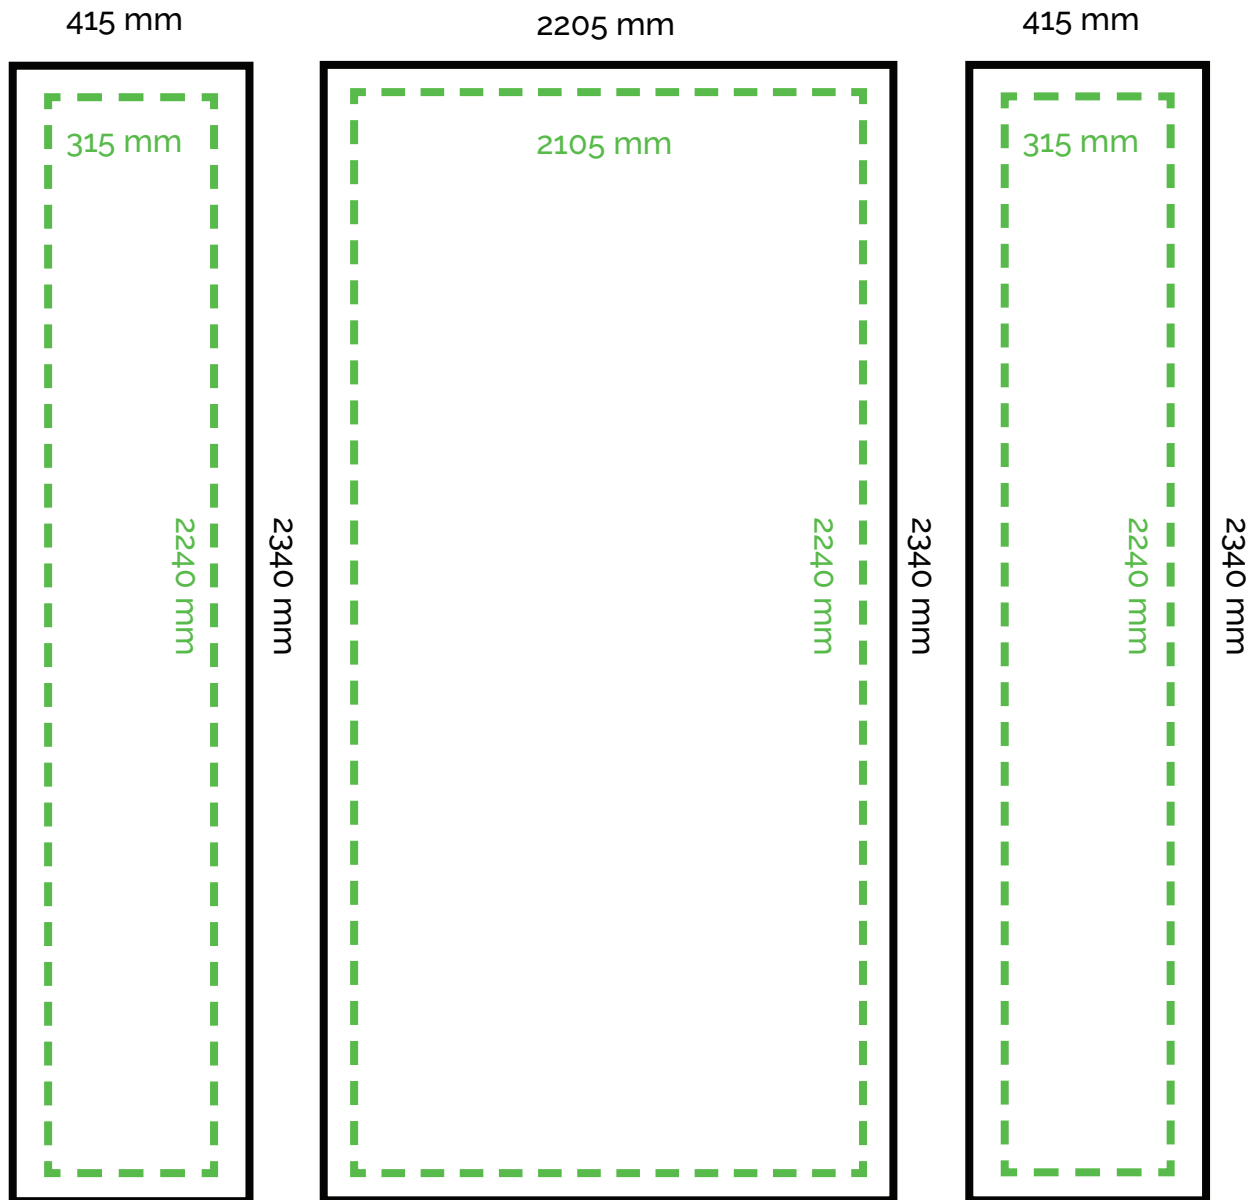

# 3X3 CURVED (separate)

LAYOUT

-  Bleed size
- Center: 2205 mm W x 2340 mm H
- Endcaps: 415 mm W x 2340 mm H
-  The main area of printing
- Center: 2105 mm W x 2240 mm H
- Endcaps: 315 mm W x 2240 mm H