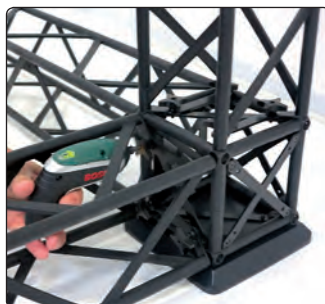

CORNER BLOCK
 To connect modules and bases.
CONNECTOR CROSS
 To connect modules.

BASES
 Regular Base: 19 x 19 cm
 Side Base: 19 x 40 cm
 Middle Base: 19 x 60 cm
 Heavy Center Base: 79 x 39 cm

BANNER MOUNTING
 Mount the profile on the banner and fix it on the modules using top- and bottom clips.

ACCESSORIES AND TOOLS
 Shelves, spots and brochure holders can easily be mounted on the modules. Use Bosch IXO for faster assembly of the modules.

CROWN TRUSS DETAILS

NEW

10 x 10 CM

A modular truss system with unlimited possibilities with modules in black or white (not foldable) and 1 screw for connecting

15 x 15 CM

A modular truss system with unlimited possibilities with foldable modules in black or white and 4 screws for connecting

BASE

Choose between 3 different bases for indoor use.

15 x 15 system can be used with a heavy base for outdoor use.

MOUNTING

Made in strong and durable materials - aluminum, steel and composite.

Very easy to assemble and disassemble with a small Bosch IXO screwdriver.

BANNER

Mount the banner on the alu profile with tape. After a twist or two, insert profile with banner in top- and bottom clips.