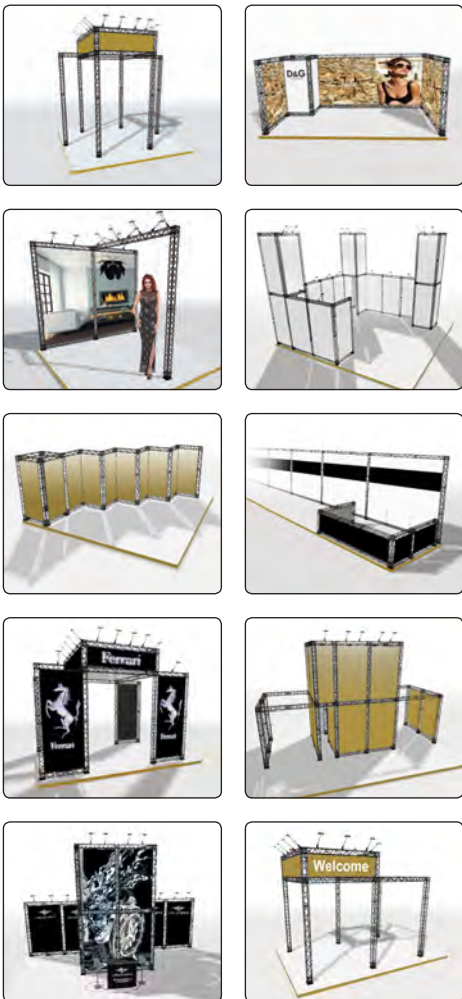

CORNER BLOCK
 To connect modules and bases.
CONNECTOR CROSS
 To connect modules.

BASES
 Regular Base: 19 x 19 cm
 Side Base: 19 x 40 cm
 Middle Base: 19 x 60 cm
 Heavy Center Base: 79 x 39 cm

BANNER MOUNTING
 Mount the profile on the banner and fix it on the modules using top- and bottom clips.

MOUNTING

Made in strong and durable materials - aluminum, steel and composite.

Very easy to assemble and disassemble with a small Bosch IXO screwdriver.

BANNER

Mount the banner on the alu profile with tape. After a twist or two, insert profile with banner in top- and bottom clips.

CROWN TRUSS 3D DRAWING

See your display in 3D before ordering

Ask your dealer to create a 3D drawing of your booth or display in CROWN Truss 15 cm modules - with all parts and extras. Also with your own banner-designs. You can get different screen snapshots from all angles sent by e-mail as jpg-files.

CROWN TRUSS DISPLAYS

Truss Tower

10 x 10 cm display

Black: Model 667 / art. 1167
White: Model 687 / art. 1167W

Total size:
105 x 105 x 325 cm

Banner size:
4 pcs. 80 x 302 cm

15 x 15 cm display

Black: Model 767 / art. 1767
White: Model 787 / art. 1767W