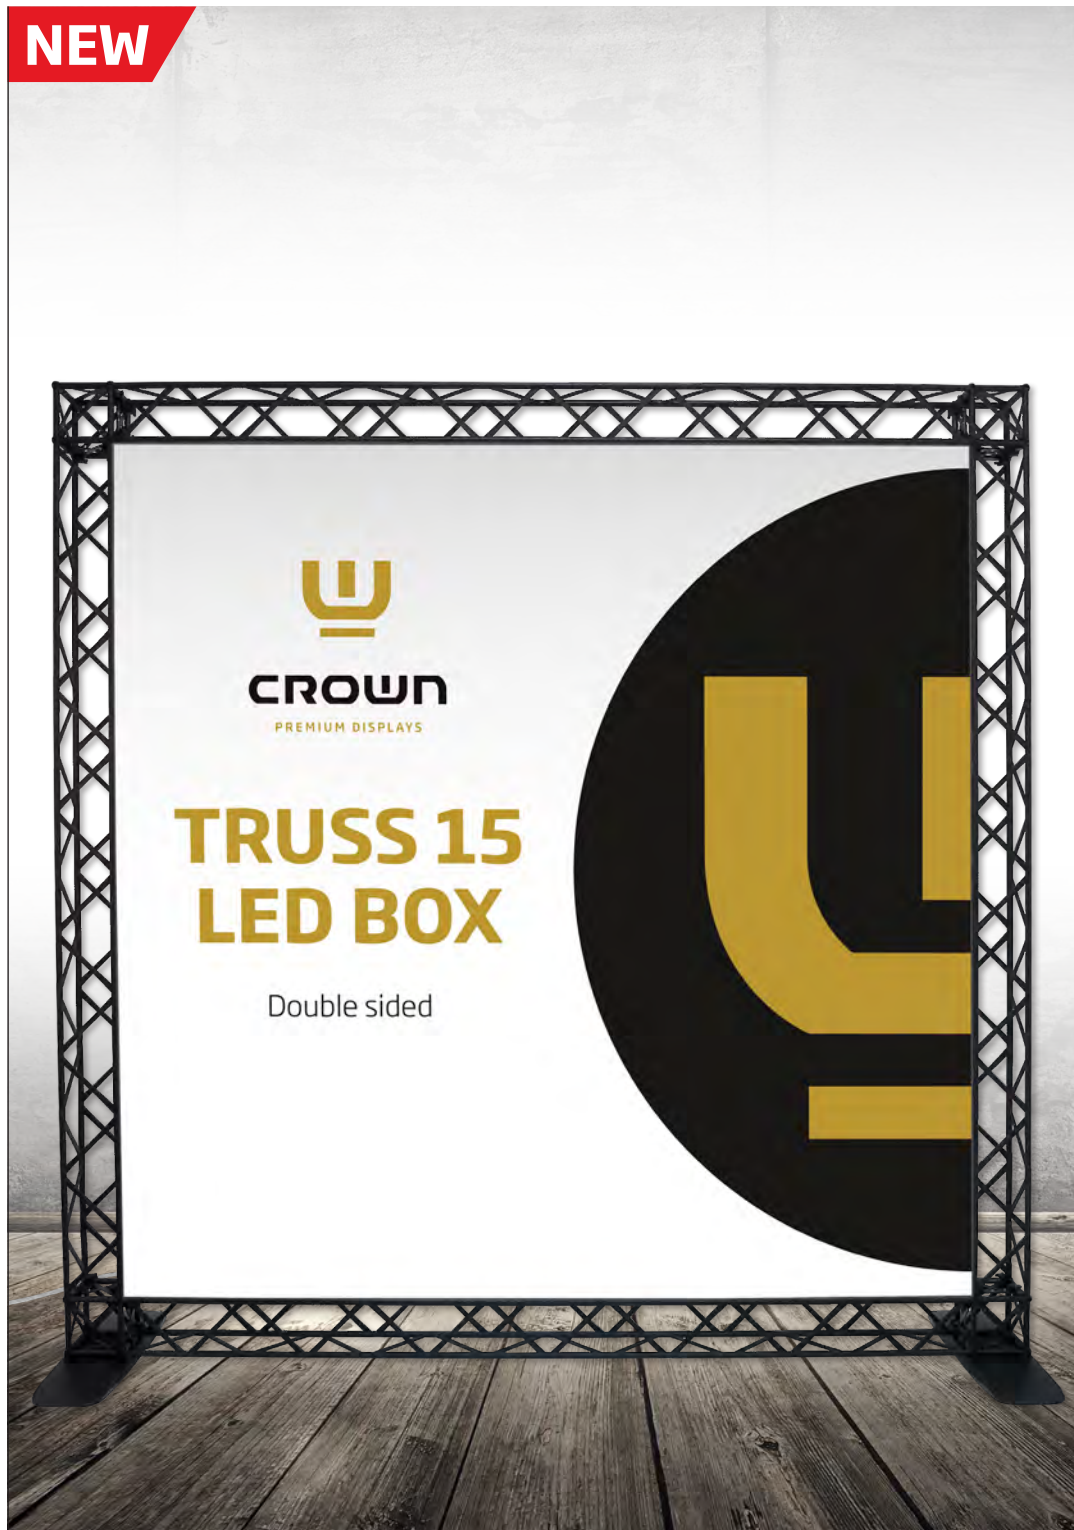

Truss 10 LED Box Single sided

10 x 10 cm display

Black: Model 642

White: Model 643

Crown Truss stand made of 10 x 10 cm modules and with a single sided aluminum LED lightbox with 9,5 cm depth. For textile print with sewn on silicon edge rubberband. Banner change is quick and easy. Bright light and fast setup. Including LED light, cables and power supply.

15 CM CROWN TRUSS DISPLAYS

Truss 15 LED Box Double sided

15 x 15 cm display

Black: Model 798

White: Model 799

Crown Truss stand made of 15 x 15 cm modules and with a double sided aluminum LED lightbox with 15 cm depth. For textile print with sewn on silicon edge rubberband. Banner change is quick and easy. Bright light and fast setup. Including LED light, cables and power supply.