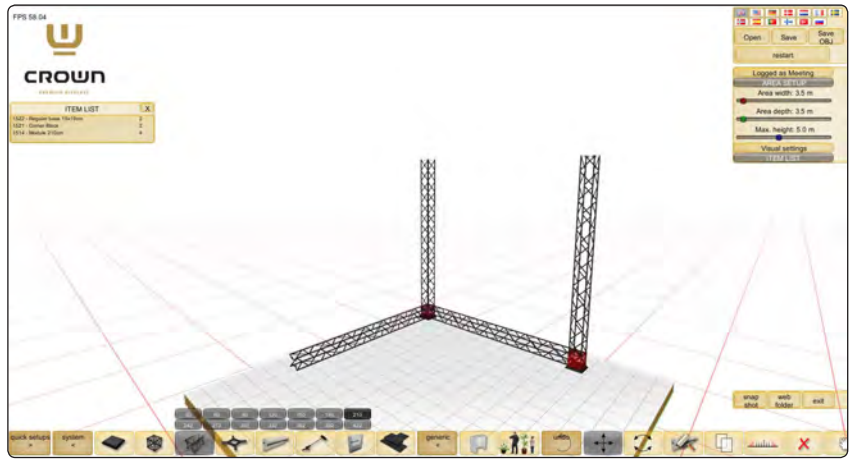

MOUNTING

Made in strong and durable materials - aluminum, steel and composite.

Very easy to assemble and disassemble with a small Bosch IXO screwdriver.

BANNER

Mount the banner on the alu profile with tape. After a twist or two, insert profile with banner in top- and bottom clips.

CROWN TRUSS 3D DRAWING

See your display in 3D before ordering

Ask your dealer to create a 3D drawing of your booth or display in CROWN Truss 15 cm modules - with all parts and extras. Also with your own banner-designs. You can get different screen snapshots from all angles sent by e-mail as jpg-files.