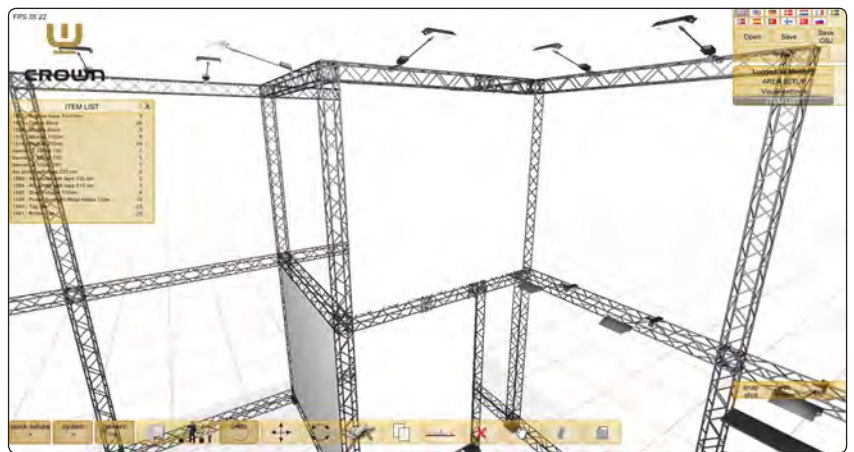

CROWN TRUSS 3D DRAWING

See your display in 3D before ordering

Ask your dealer to create a 3D drawing of your booth or display in CROWN Truss 15 cm modules - with all parts and extras. Also with your own banner-designs. You can get different screen snapshots from all angles sent by e-mail as jpg-files.