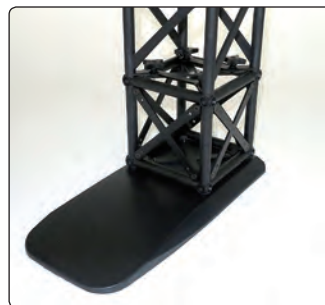

CORNER BLOCK
 To connect modules and bases.
CONNECTOR CROSS
 To connect modules.

BASES
 Regular Base: 19 x 19 cm
 Side Base: 19 x 40 cm
 Middle Base: 19 x 60 cm
 Heavy Center Base: 79 x 39 cm

BANNER MOUNTING
 Mount the profile on the banner and fix it on the modules using top- and bottom clips.

ACCESSORIES AND TOOLS
 Shelves, spots and brochure holders can easily be mounted on the modules. Use Bosch IXO for faster assembly of the modules.

CROWN TRUSS DETAILS

NEW

10 x 10 CM

A modular truss system with unlimited possibilities with modules in black or white (not foldable) and 1 screw for connecting

15 x 15 CM

A modular truss system with unlimited possibilities with foldable modules in black or white and 4 screws for connecting

BASE

Choose between 3 different bases for indoor use.

15 x 15 system can be used with a heavy base for outdoor use.

MOUNTING

Made in strong and durable materials - aluminum, steel and composite.

Very easy to assemble and disassemble with a small Bosch IXO screwdriver.

BANNER

Mount the banner on the alu profile with tape. After a twist or two, insert profile with banner in top- and bottom clips.