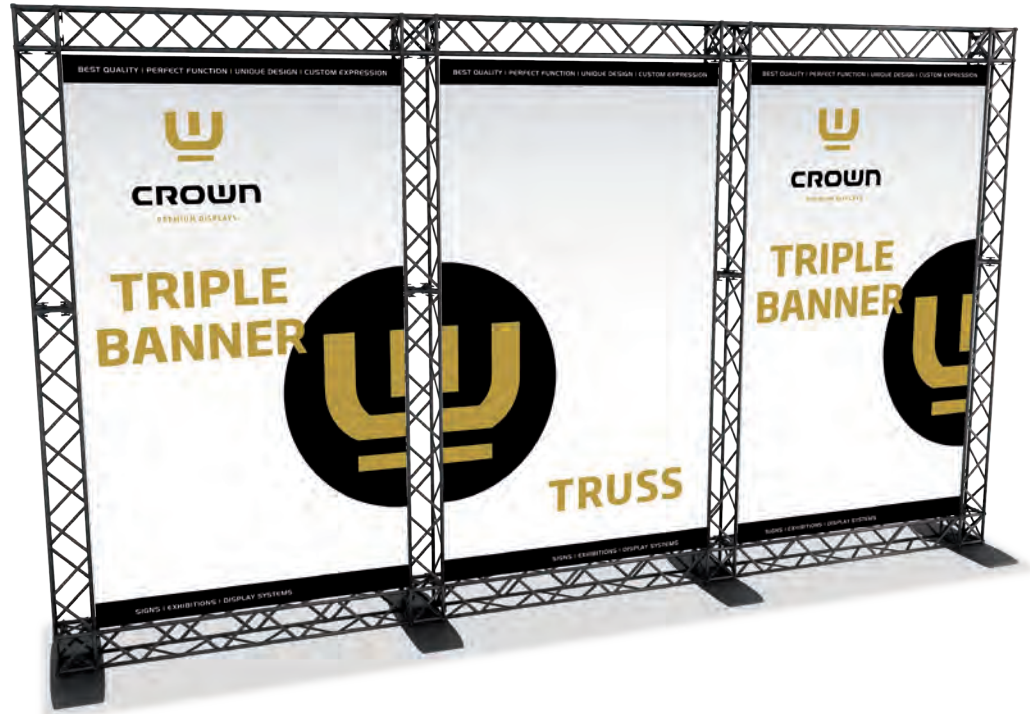

Truss Triple Banner

10 x 10 cm display

Black: Model 665 / art. 1165
White: Model 685 / art. 1165W

Total size:
280 x 224 cm

Banner size:
3 pcs. 80 x 201 cm

15 x 15 cm display

Black: Model 765 / art. 1765
White: Model 785 / art. 1765W

Total size:
425 x 246 cm

Banner size:
3 pcs. 120 x 212 cm

OPTIONAL SPOTS
PAGE 19 & 21