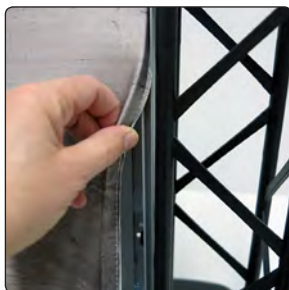

15 CM CROWN TRUSS DISPLAYS

Truss 15 LED Box Double sided

15 x 15 cm display

Black: Model 798

White: Model 799

Crown Truss stand made of 15 x 15 cm modules and with a double sided aluminum LED lightbox with 15 cm depth. For textile print with sewn on silicon edge rubberband. Banner change is quick and easy. Bright light and fast setup. Including LED light, cables and power supply.