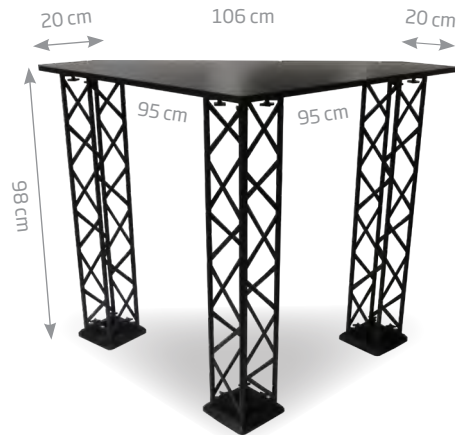

15 CM CROWN TRUSS DISPLAYS

Truss Counter Triangle

Counter with 3 legs and top plate. Delivered complete with profiles and clips for banner. Can be used with or without banner (not incl.).

15 x 15 cm display

Black: Model 759 / art. 1759
White: Model 779 / art. 1759W

Total size:
95 x 95 x 106 x 98 cm

Banner size:
236 x 90 cm

TRUSS COUNTER TRIANGLE