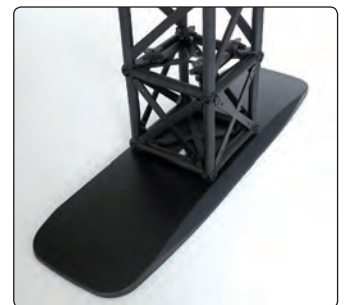

CORNER BLOCK
 To connect modules and bases.
CONNECTOR CROSS
 To connect modules.

BASES
 Regular Base: 19 x 19 cm
 Side Base: 19 x 40 cm
 Middle Base: 19 x 60 cm
 Heavy Center Base: 79 x 39 cm

BANNER MOUNTING
 Mount the profile on the banner and fix it on the modules using top- and bottom clips.

15 x 15 CM

A modular truss system with unlimited possibilities with foldable modules in black or white and 4 screws for connecting

BASE

Choose between 3 different bases for indoor use.

15 x 15 system can be used with a heavy base for outdoor use.

MOUNTING

Made in strong and durable materials - aluminum, steel and composite.

Very easy to assemble and disassemble with a small Bosch IXO screwdriver.

BANNER

Mount the banner on the alu profile with tape. After a twist or two, insert profile with banner in top- and bottom clips.