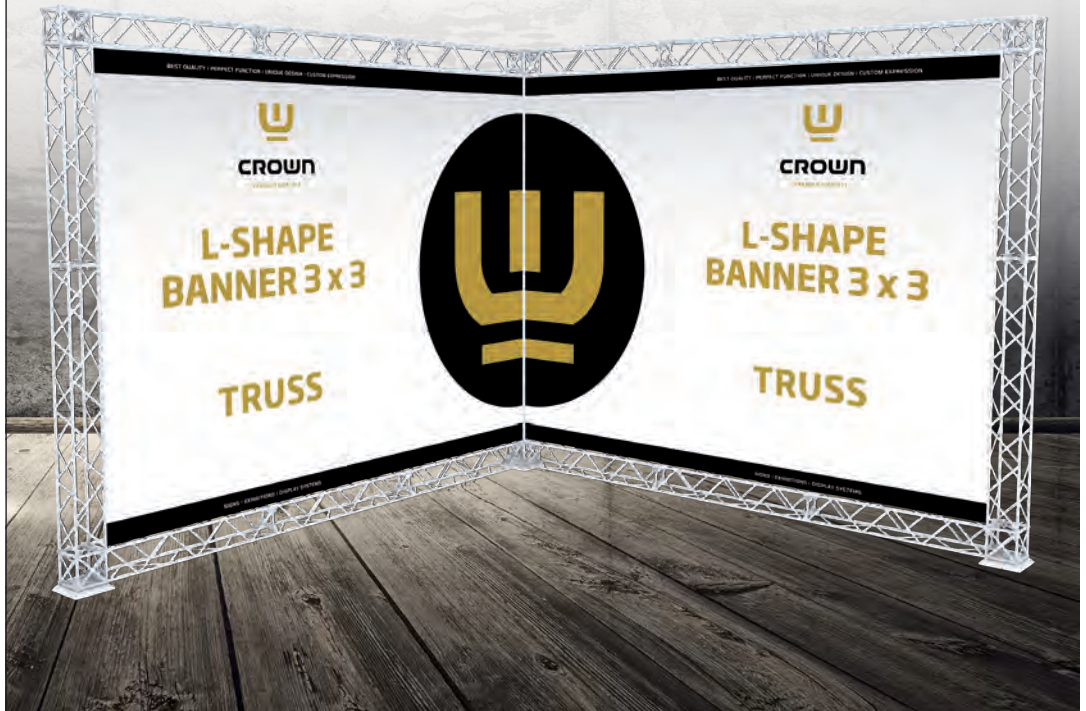

Truss L-Shape 3 x 3

10 x 10 cm display

Black: Model 668 / art. 1168
White: Model 688 / art. 1168W

Total size:
262 x 262 x 224 cm

Banner size:
2 pcs. 242 x 201 cm

15 x 15 cm display

Black: Model 768 / art. 1768
White: Model 788 / art. 1768W

Total size:
309 x 309 x 246 cm

Banner size:
2 pcs. 274 x 212 cm

OPTIONAL SPOTS
PAGE 19 & 21