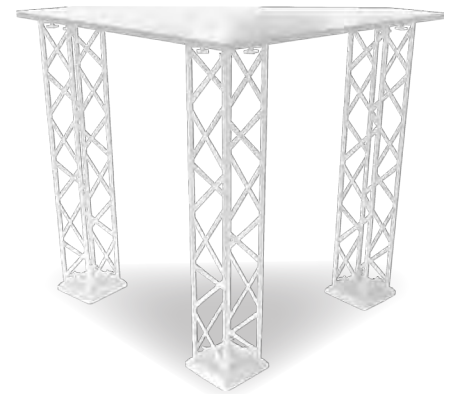

15 CM CROWN TRUSS DISPLAYS

Truss Counter Triangle

Counter with 3 legs and top plate. Delivered complete with profiles and clips for banner. Can be used with or without banner (not incl.).

15 x 15 cm display

Black: Model 759 / art. 1759
White: Model 779 / art. 1759W

Total size:
95 x 95 x 106 x 98 cm

Banner size:
236 x 90 cm

TRUSS COUNTER TRIANGLE

Truss Counter Square

Counter with 4 legs and top plate. Delivered complete with profiles and clips for banner. Can be used with or without banner (not incl.).

15 x 15 cm display

Black: Model 756 / art. 1756
White: Model 776 / art. 1756W

Total size:
65 x 65 x 98 cm

Banner size:
237 x 90 cm

Truss Counter Rectangle

Counter with 4 legs and top plate. 95 cm or 125 cm length. Delivered complete with profiles and clips for banner.

15 x 15 cm display

Black: Model 757
Length 95 cm - art. 1757
Length 125 cm - art. 1758

White: Model 777
Length 95 cm - art. 1757W
Length 125 cm - art. 1758W

Total size:
95 or 125 x 65 x 98 cm

Banner size:
267 or 297 x 90 cm