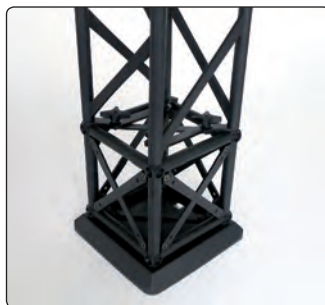

CORNER BLOCK
 To connect modules and bases.
CONNECTOR CROSS
 To connect modules.

BASES
 Regular Base: 19 x 19 cm
 Side Base: 19 x 40 cm
 Middle Base: 19 x 60 cm
 Heavy Center Base: 79 x 39 cm

BANNER MOUNTING
 Mount the profile on the banner and fix it on the modules using top- and bottom clips.

ACCESSORIES AND TOOLS
 Shelves, spots and brochure holders can easily be mounted on the modules. Use Bosch IXO for faster assembly of the modules.

CROWN TRUSS DETAILS

NEW

10 x 10 CM

A modular truss system with unlimited possibilities with modules in black or white (not foldable) and 1 screw for connecting

15 x 15 CM

A modular truss system with unlimited possibilities with foldable modules in black or white and 4 screws for connecting

BASE

Choose between 3 different bases for indoor use.

15 x 15 system can be used with a heavy base for outdoor use.

MOUNTING

Made in strong and durable materials - aluminum, steel and composite.

Very easy to assemble and disassemble with a small Bosch IXO screwdriver.

BANNER

Mount the banner on the alu profile with tape. After a twist or two, insert profile with banner in top- and bottom clips.