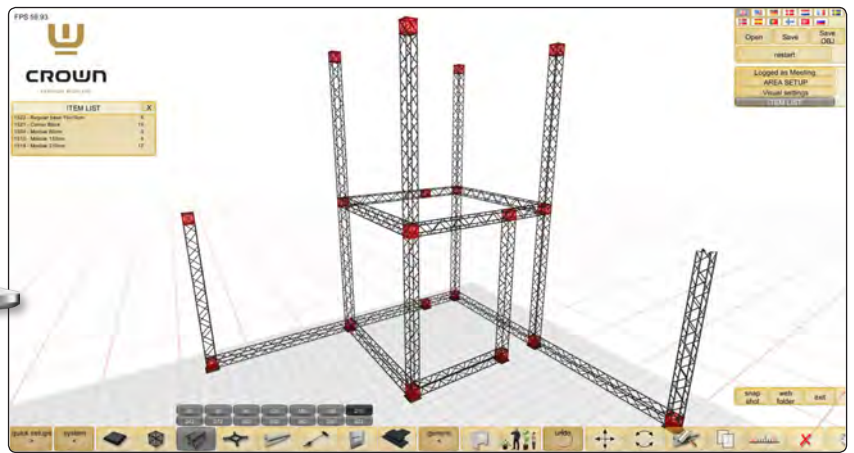

MOUNTING

Made in strong and durable materials - aluminum, steel and composite.

Very easy to assemble and disassemble with a small Bosch IXO screwdriver.

BANNER

Mount the banner on the alu profile with tape. After a twist or two, insert profile with banner in top- and bottom clips.

CROWN TRUSS 3D DRAWING

See your display in 3D before ordering

Ask your dealer to create a 3D drawing of your booth or display in CROWN Truss 15 cm modules - with all parts and extras. Also with your own banner-designs. You can get different screen snapshots from all angles sent by e-mail as jpg-files.