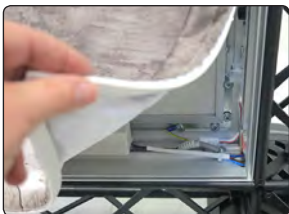

W 10 CM CROWN TRUSS DISPLAYS

Truss 10 LED Box Single sided

10 x 10 cm display

Black: Model 642

White: Model 643

Crown Truss stand made of 10 x 10 cm modules and with a single sided aluminum LED lightbox with 9,5 cm depth. For textile print with sewn on silicon edge rubberband. Banner change is quick and easy. Bright light and fast setup. Including LED light, cables and power supply.

Black	Art.	White	Art.	External LED box size	Total display size
Model 642	8330	Model 643	8330W	60,8 x 200,5 cm	80 x 223 cm
Model 642	8331	Model 643	8331W	80,8 x 200,5 cm	100 x 223 cm
Model 642	8332	Model 643	8332W	100,8 x 200,5 cm	120 x 223 cm
Model 642	8333	Model 643	8333W	120,8 x 200,5 cm	140 x 223 cm
Model 642	8334	Model 643	8334W	140,8 x 200,5 cm	160 x 223 cm
Model 642	8335	Model 643	8335W	160,8 x 200,5 cm	180 x 223 cm
Model 642	8336	Model 643	8336W	180,8 x 200,5 cm	200 x 223 cm
Model 642	8337	Model 643	8337W	200,8 x 200,5 cm	220 x 223 cm