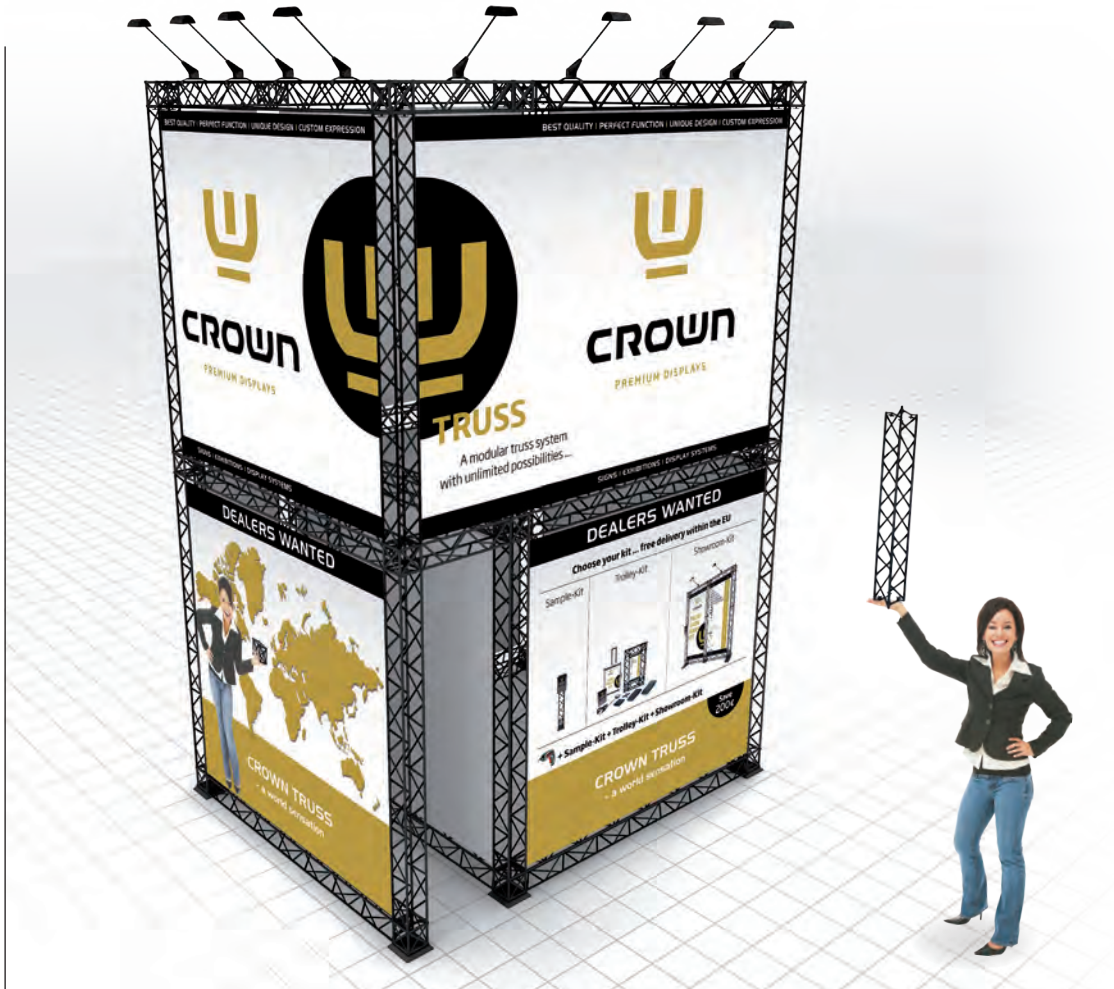

CROWN TRUSS IN 2 EDITIONS ...

NEW

 Truss 10 x 10 cm · black & white

 Truss 15 x 15 cm · black & white

CROWN TRUSS DESCRIPTION

PATENT PENDING

BLACK OR WHITE MODULES
 10 x 10 cm - lengths 20-200 cm.
 15 x 15 cm - lengths 30-210 cm,
 foldable to reduce volume.

CORNER BLOCK
 To connect modules and bases.
CONNECTOR CROSS
 To connect modules.

BASES
 Regular Base: 19 x 19 cm
 Side Base: 19 x 40 cm
 Middle Base: 19 x 60 cm
 Heavy Center Base: 79 x 39 cm

BANNER MOUNTING
 Mount the profile on the banner and fix it on the modules using top- and bottom clips.

ACCESSORIES AND TOOLS
 Shelves, spots and brochure holders can easily be mounted on the modules. Use Bosch IXO for faster assembly of the modules.

CROWN TRUSS DETAILS

NEW

10 x 10 CM

A modular truss system with unlimited possibilities with modules in black or white (not foldable) and 1 screw for connecting

15 x 15 CM

A modular truss system with unlimited possibilities with foldable modules in black or white and 4 screws for connecting

BASE

Choose between 3 different bases for indoor use.

15 x 15 system can be used with a heavy base for outdoor use.