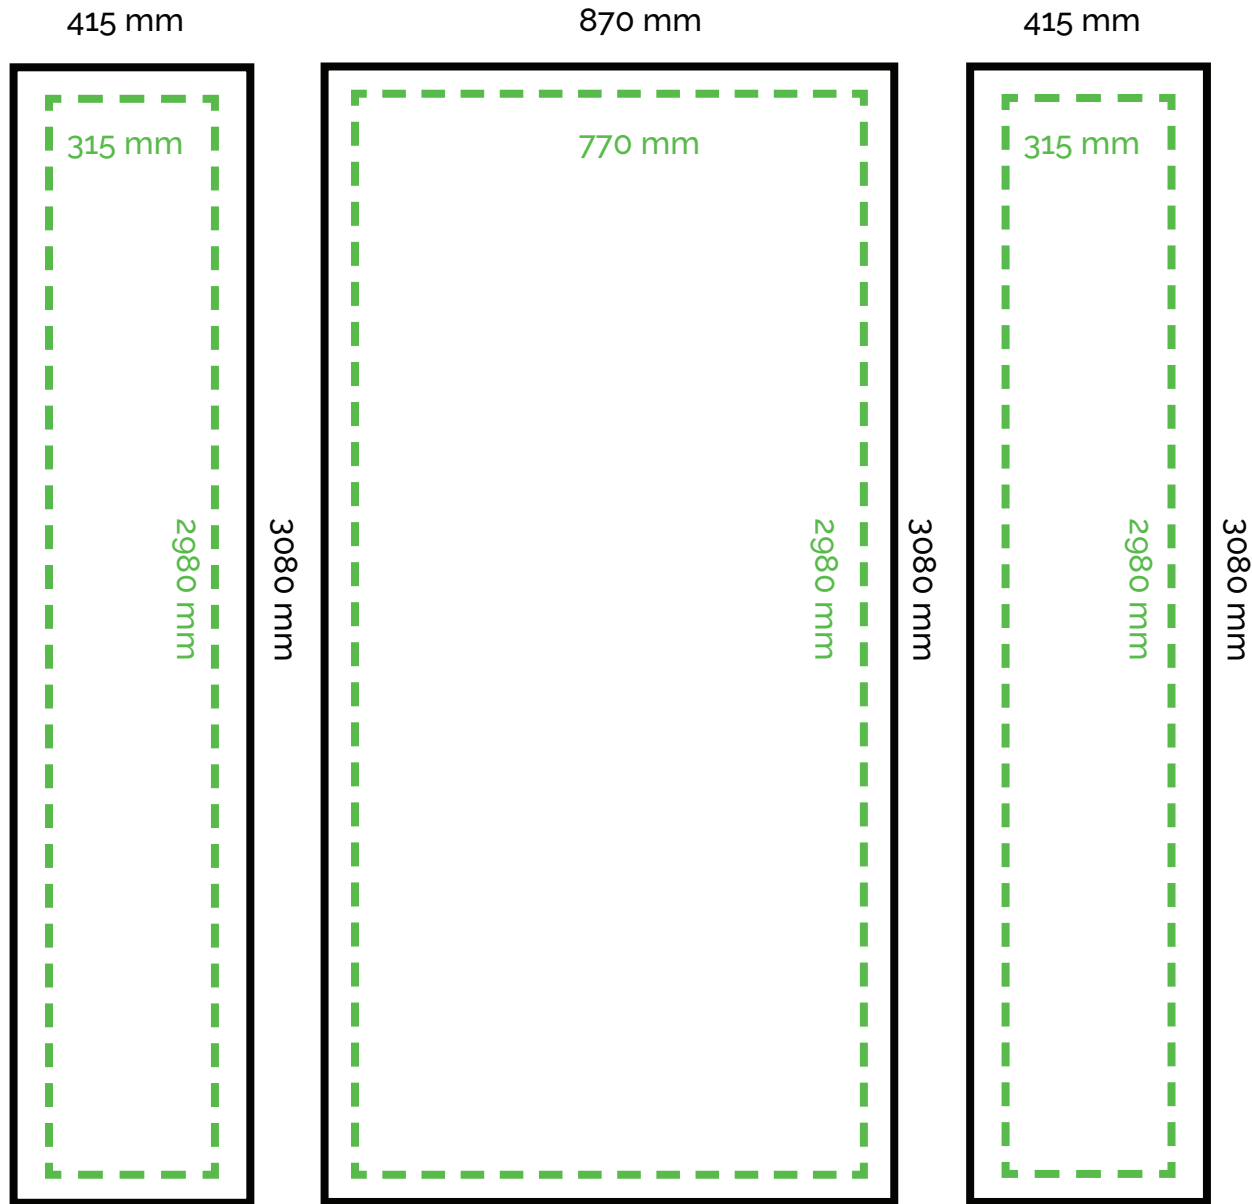

1x4 STRAIGHT (separate)

LAYOUT

-  Bleed size
- Center: 870 mm W x 3080 mm H
- Endcaps: 415 mm W x 3080 mm H
-  The main area of printing
- Center: 770 mm W x 2980 mm H
- Endcaps: 315 mm W x 2980 mm H