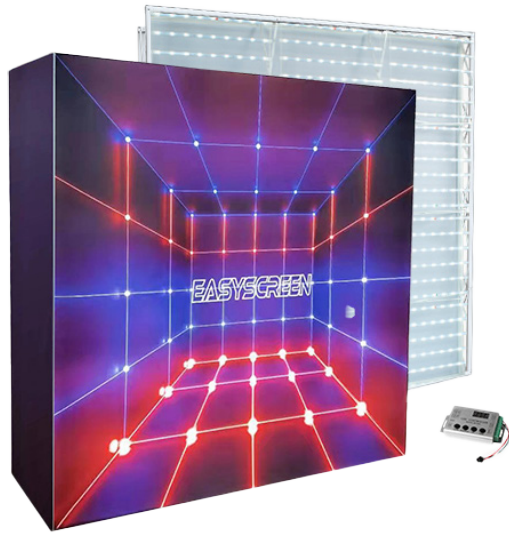

MODULAR DYNAMIC MOTION

Description

The moving lights of the Modular Dynamic Motion Led will let your visual shine like never before! Easy to install and you will be assured of attention for your stand.

* The Motion Led price does NOT include the modular frame

- Motion light 1x3 or 1x4 kit (led curtain 50W)
- Meanwell transformer 160w
- Data cable
- Carry bag
- Controller and SD card
- Transformer & Cable

* each curtain has 9 LED purls/line, 6 line, total 54 LED purls

Item	Name	Led Curtain	Weight	Qty/C	Carton size
#2470	1x3 Modular Kit + controller	(50W x 3) x 1	4,50 kg	1	19,5x15,5x78 cm
#2472	2x3 Modular Kit + controller	(50w x 3) x 2	9,00 kg	1	19,5x15,5x78 cm
#2473	3x3 Modular Kit + controller	(50w x 3) x 3	13,50 kg	1	19,5x15,5x78 cm
#2476	1x4 Modular Kit + controller	(50W x 4) x 1	5,40 kg	1	19,5x15,5x78 cm
#2477	2x4 Modular Kit + controller	(50W x 4) x 2	10,80 kg	1	19,5x15,5x78 cm
#2478	3x4 Modular Kit + controller	(50W x 4) x 3	16,20 kg	1	19,5x15,5x78 cm
#2471	Modular Motion light Controller	controller + SD + cable	4,00 kg	18	39x26x39 cm