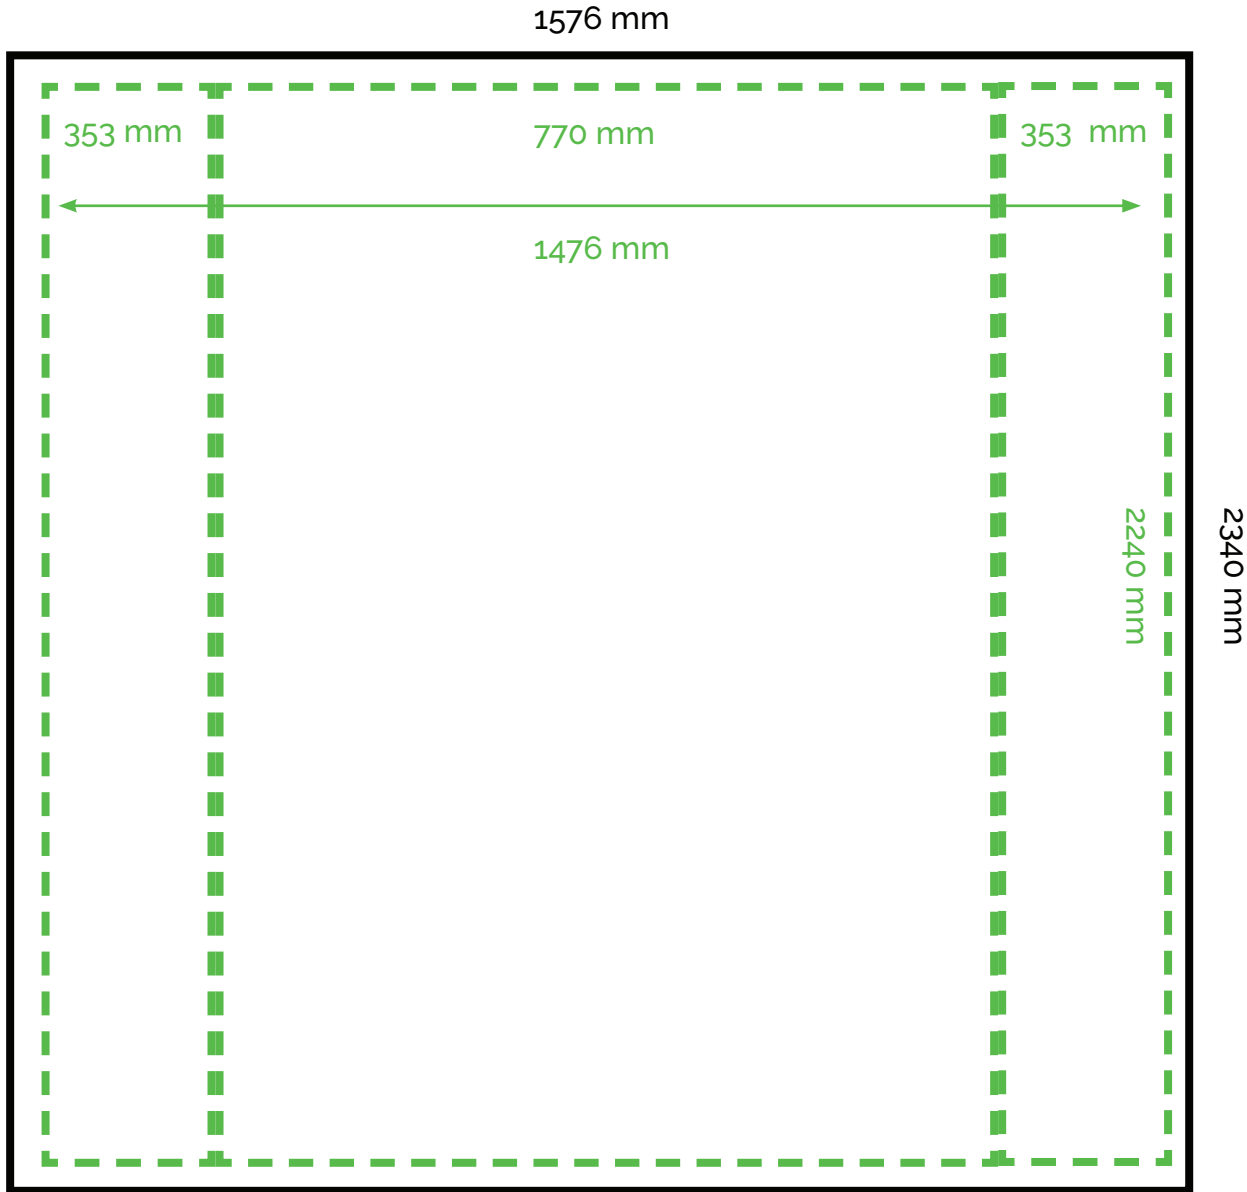

1x3 STRAIGHT PLUS

LAYOUT

- Bleed size
1576 mm W x 2340 mm H
- - -** The main area of printing
1476 mm W x 2240 mm H