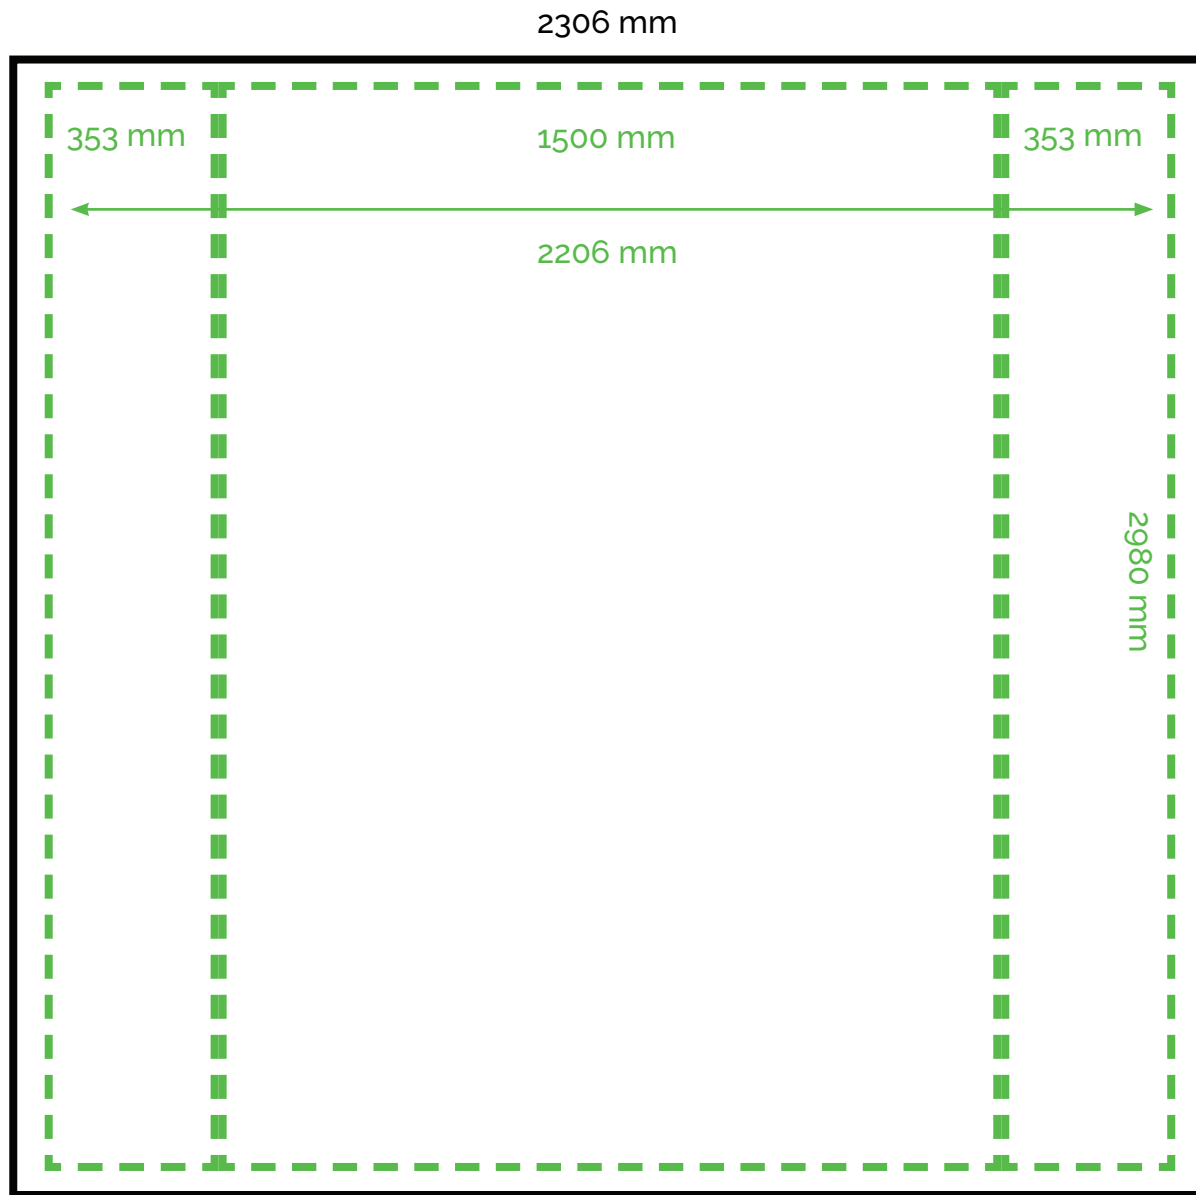

2x4 STRAIGHT PLUS

LAYOUT

-  Bleed size
2306 mm W x 3080 mm H
-  The main area of printing
2206 mm W x 2980 mm H