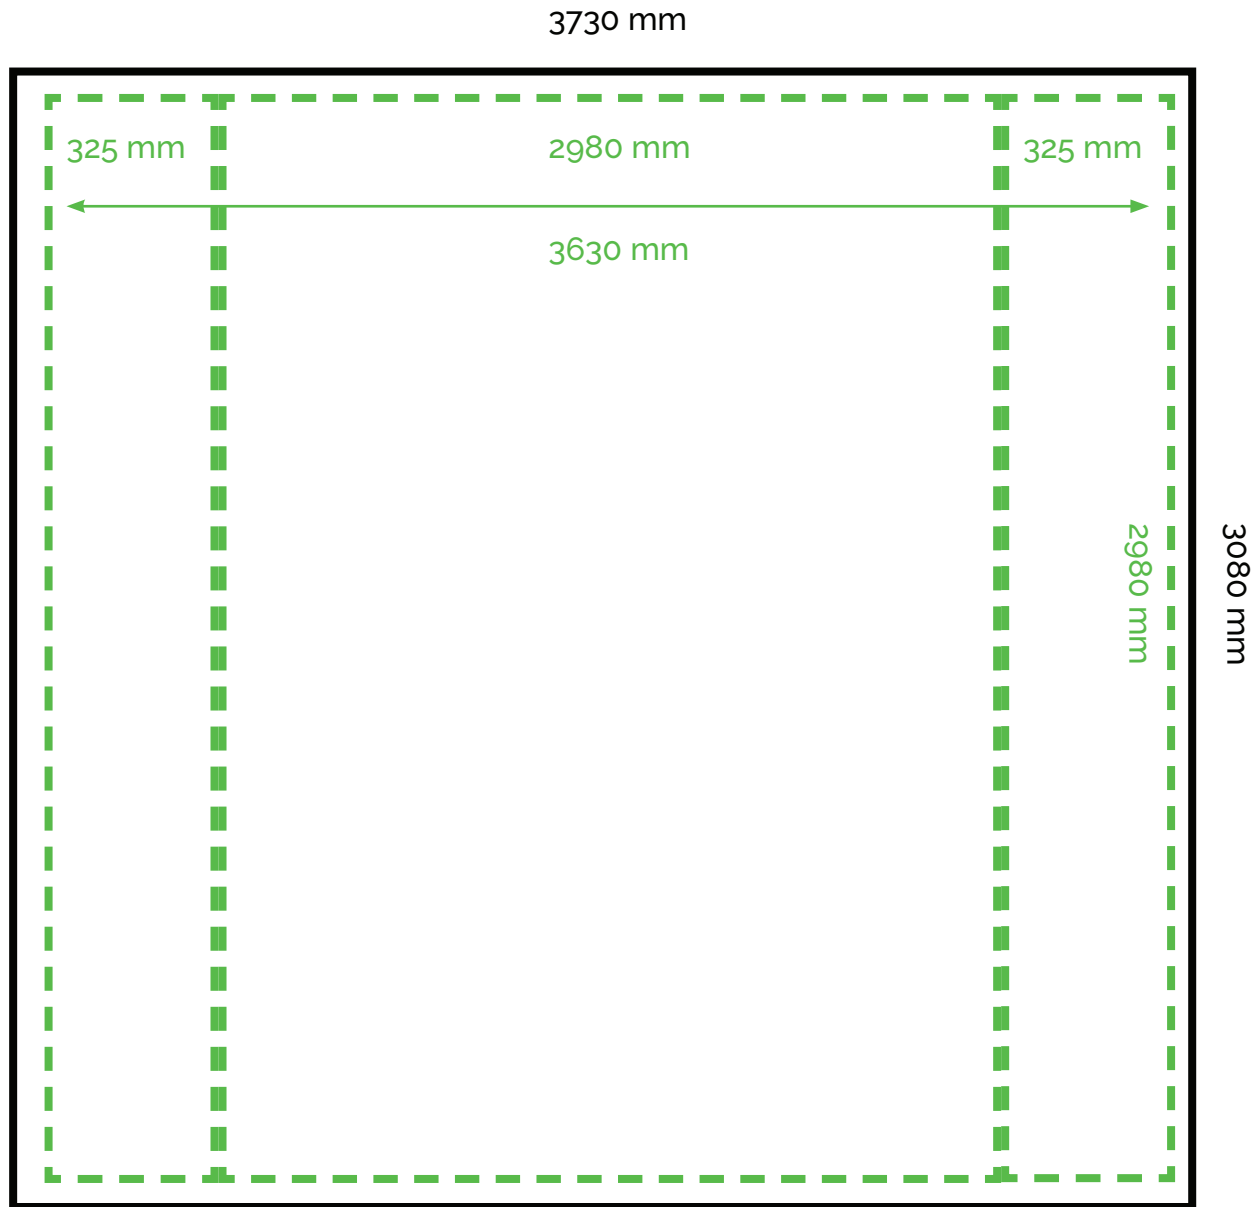

# 4X4 STRAIGHT

LAYOUT

-  Bleed size  
3730 mm W x 3080 mm H
-  The main area of printing  
3630 mm W x 2980 mm H