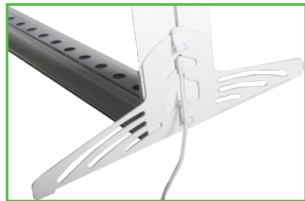

## Description

**Bright:** The integrated backlighting draws the attention to you and your product you have always deserved.

**Fast:** Our Light Box does not need any tool. The intelligent and intuitive plug-in system enables quick and easy assembly within a few minutes.

- The textiles can be rapidly and easily replaced
- Lightweight plastic construction
- Cables Integrated
- The bag is included
- Easy panel switching