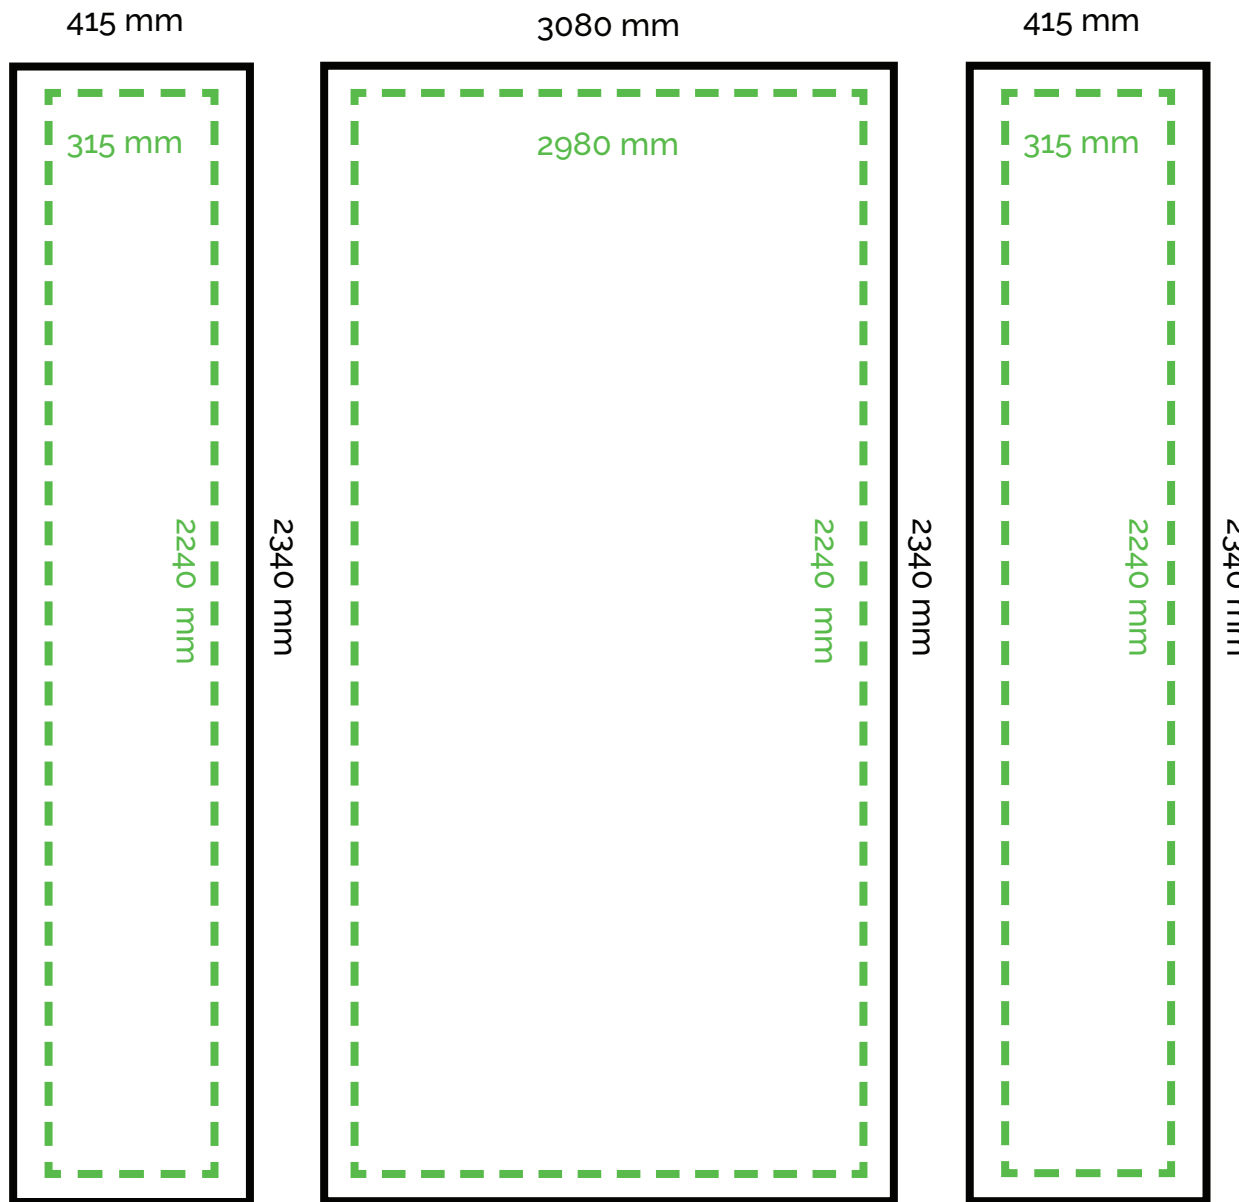

4X3 STRAIGHT (separate)

LAYOUT

- Bleed size
- Center: 3080 mm W x 2340 mm H
- Endcaps: 415 mm W x 2340 mm H
- - -** The main area of printing
- Center: 2980 mm W x 2240 mm H
- Endcaps: 315 mm W x 2240mm H