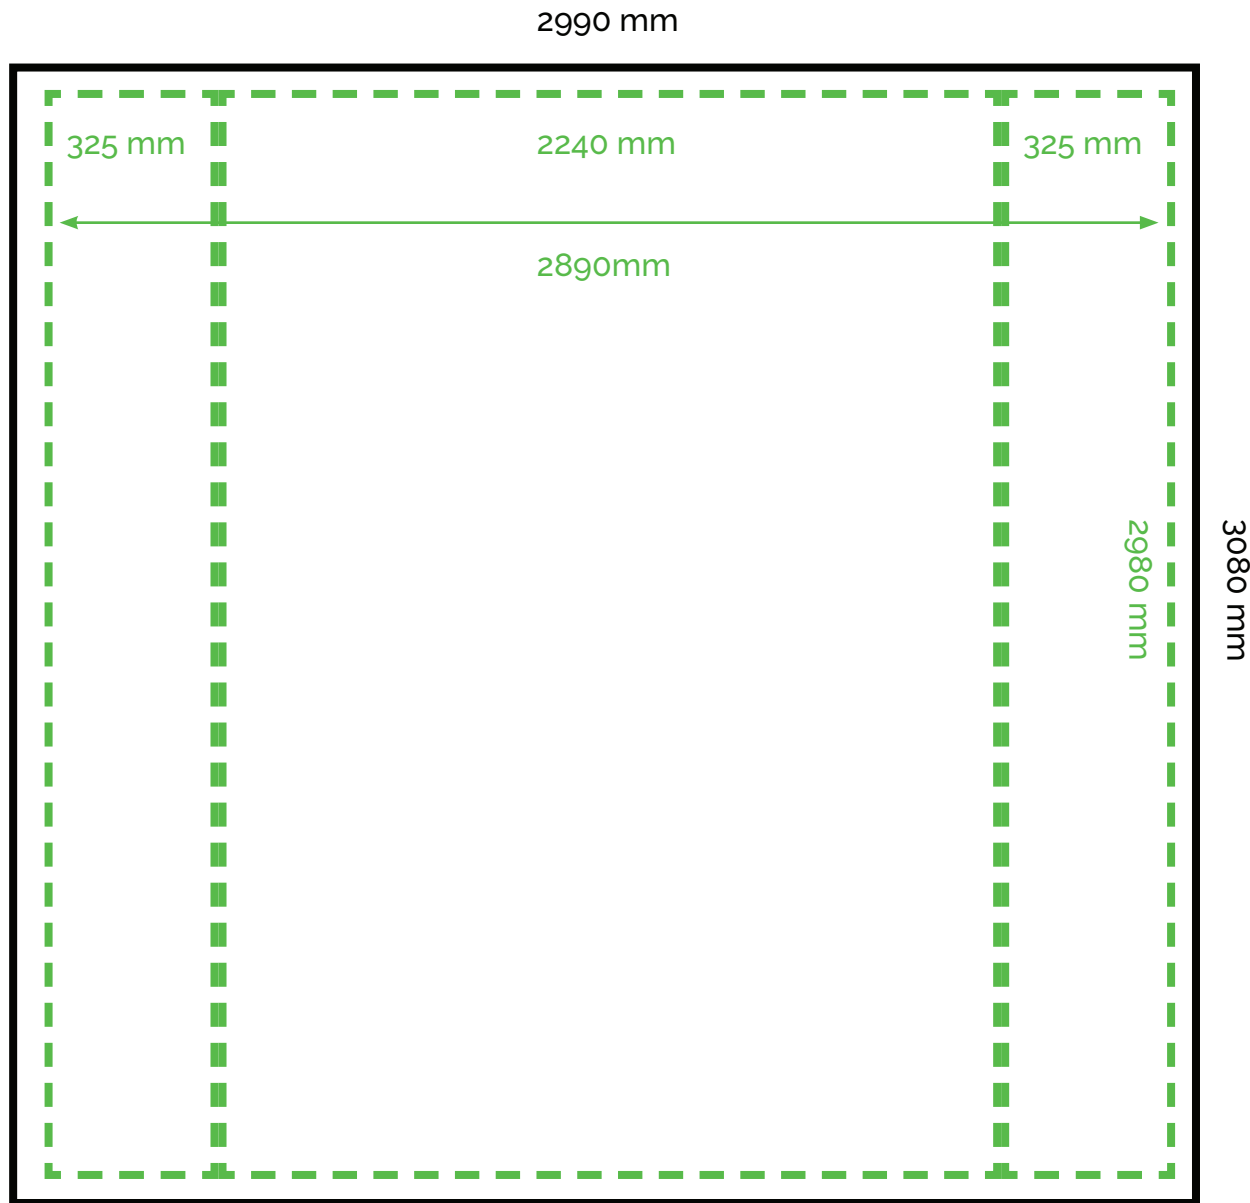

3X4 STRAIGHT

LAYOUT

- Bleed size
2990 mm W x 3080 mm H
- - -** The main area of printing
2890 mm W x 2980 mm H